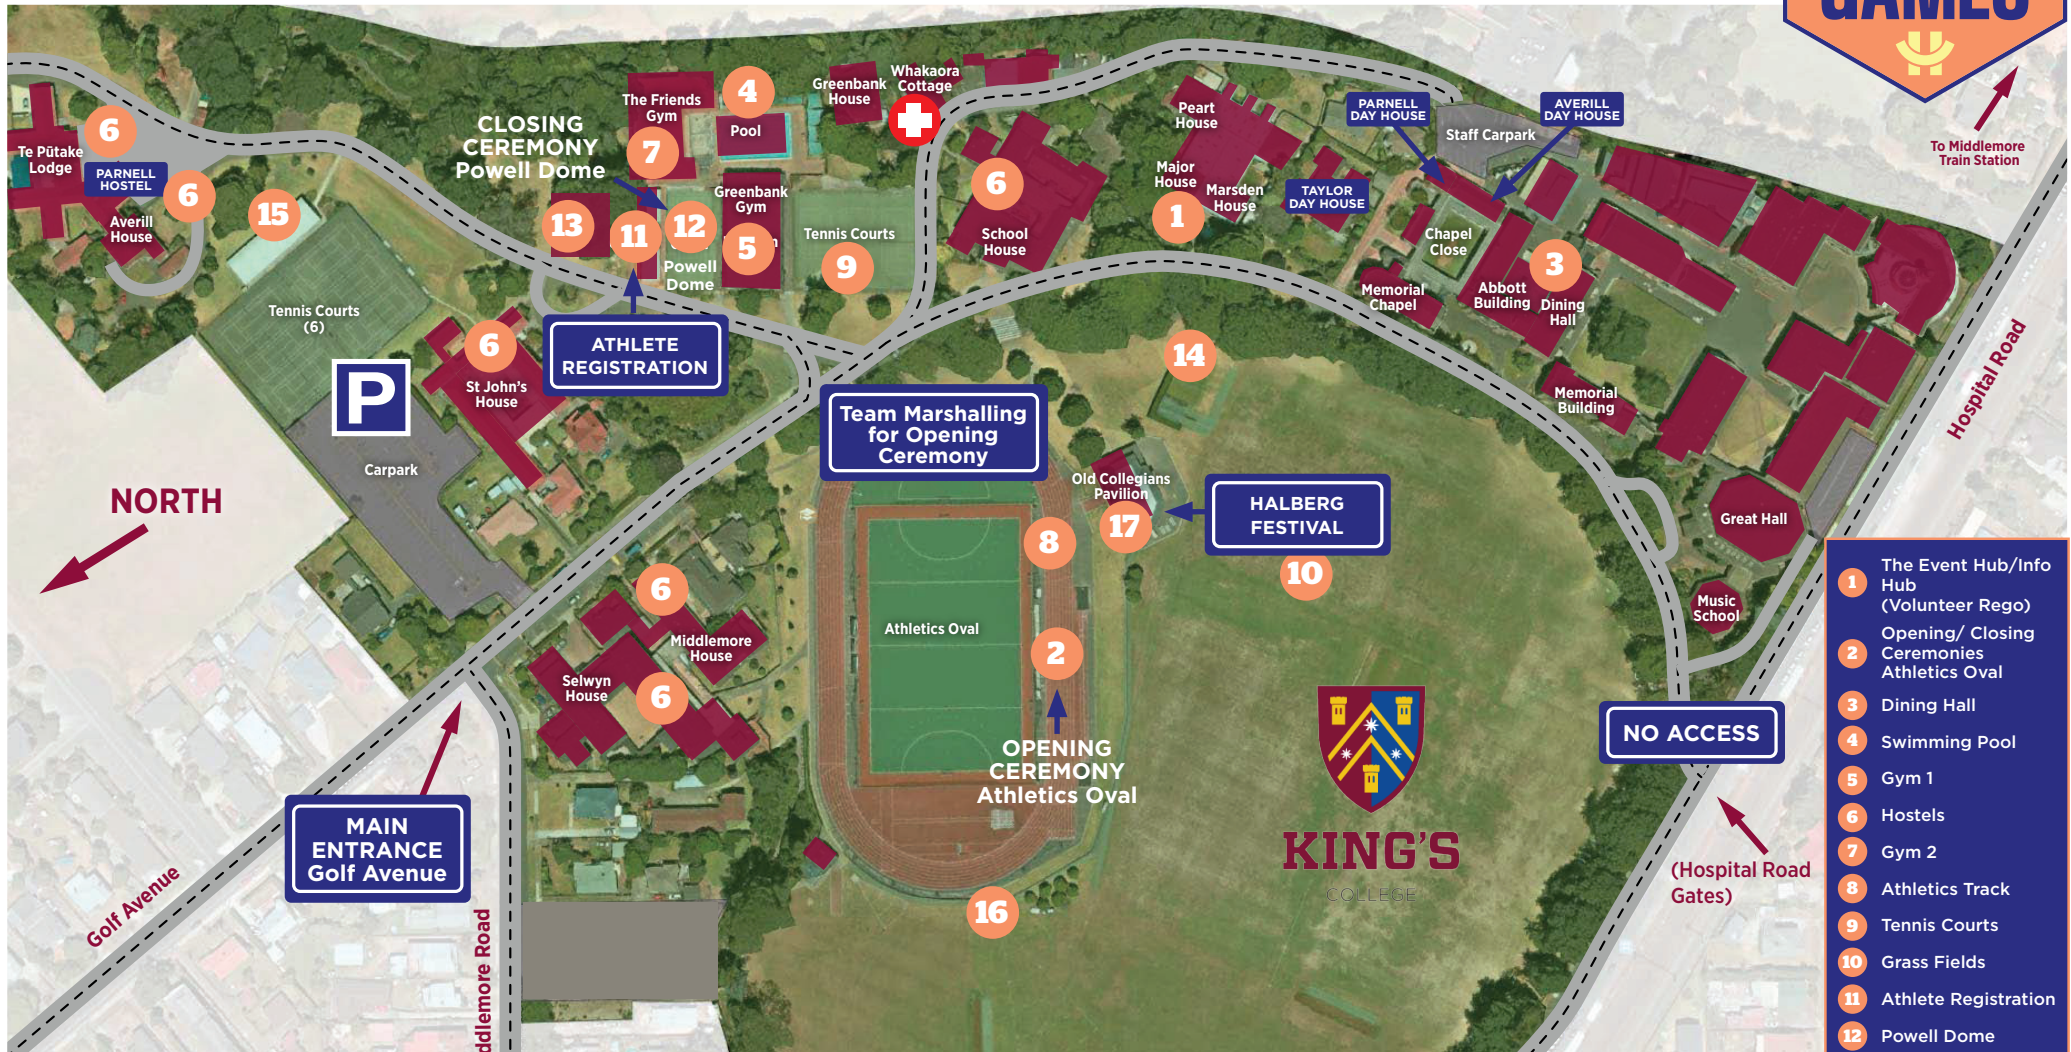

KING'S COLLEGE, GOLF AVE, OTAHUHU, AUCKLAND

- 1 The Event Hub/Info Hub (Volunteer Rego)
- 2 Opening/ Closing Ceremonies Athletics Oval
- 3 Dining Hall
- 4 Swimming Pool
- 5 Gym 1
- 6 Hostels
- 7 Gym 2
- 8 Athletics Track
- 9 Tennis Courts
- 10 Grass Fields
- 11 Athlete Registration
- 12 Powell Dome
- 13 Fitness Gym
- 14 Outdoor Cricket Nets
- 15 Indoor Cricket Nets
- 16 Field Athletics
- 17 Pavilion area
- P Parking
- + Nurses' Station

KEY HALBERG CONTACTS

Event Manager

Maggie Gray
022 106 1517

First Aid contact

Max Pringle
0272 698 579

Other contacts

Otahuhu Police Station
09 259 1200

Middlemore Hospital
09 276 0044

Halberg staff are located at the Event Hub, (number 1 on map)
In an emergency call 111

VENUE

The venue for the Halberg Games is King's College, Otahuhu in Auckland. No drugs, alcohol or smoking are permitted anywhere on-site. Please respect the grounds. If at any time you need extra information during the event, please visit Halberg staff at the Event Hub.