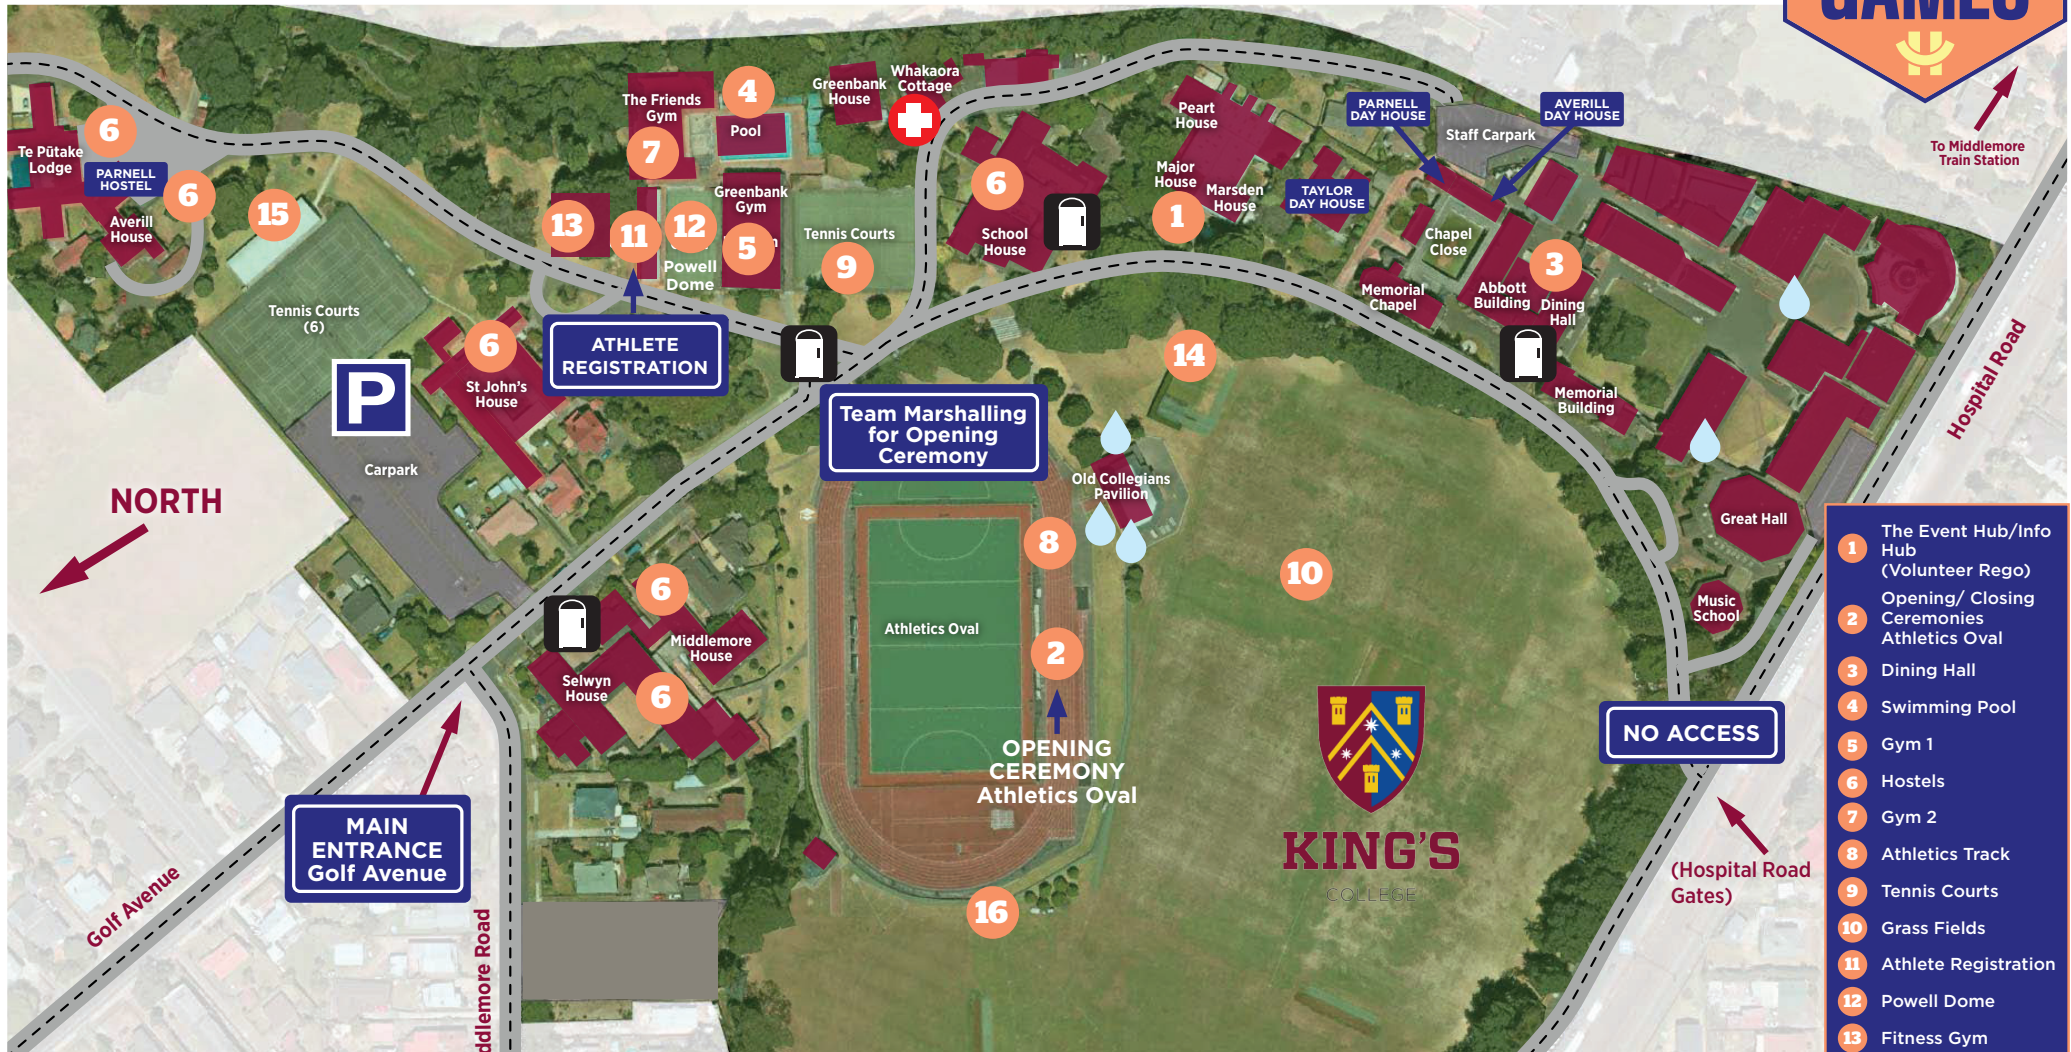

# KING'S COLLEGE, GOLF AVE, OTAHUHU, AUCKLAND

Halberg staff are located at the Event Hub, (number 1 on map)  
In an emergency call 111

## VENUE

The venue for the Halberg Games is King's College, Otahuhu in Auckland. No drugs, alcohol or smoking are permitted anywhere on-site. Please respect the grounds. If at any time you need extra information during the event, please visit Halberg staff at the Event Hub.

- 1 The Event Hub/Info Hub (Volunteer Rego)
- 2 Opening/ Closing Ceremonies Athletics Oval
- 3 Dining Hall
- 4 Swimming Pool
- 5 Gym 1
- 6 Hostels
- 7 Gym 2
- 8 Athletics Track
- 9 Tennis Courts
- 10 Grass Fields
- 11 Athlete Registration
- 12 Powell Dome
- 13 Fitness Gym
- 14 Outdoor Cricket Nets
- 15 Indoor Cricket Nets
- 16 Field Athletics
- P Parking
- Access Portoloo
- Nurses' Station
- Water Stations